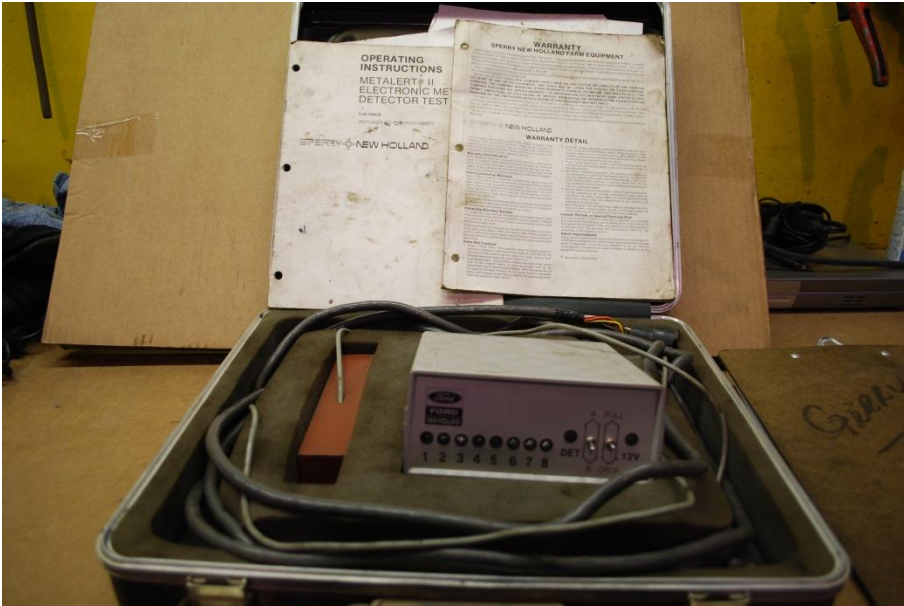

New Holland FNH01221 Mower Tool Set (Discbine Tool)

58201 Double Flaring Tool Kit

Matco Tools MST 4513 Snap Ring Pliers Set (Heavy Duty)

Sperry New Holland Metalert II Detector Test Kit

Snap-on QD4R600 Adjustable Micrometer

3700 Hose Crimper

New Holland FNH00500 Portable Diagnostic Tool

Ford New Holland Metalert II Electronic Meat Detector Test Set

New Holland NH01419 40/TS/TN/TL/60/Tm Series Electrical Tool Kit

CNH 380140055 NEF (New Engine Family) Fuel Rail Test Kit