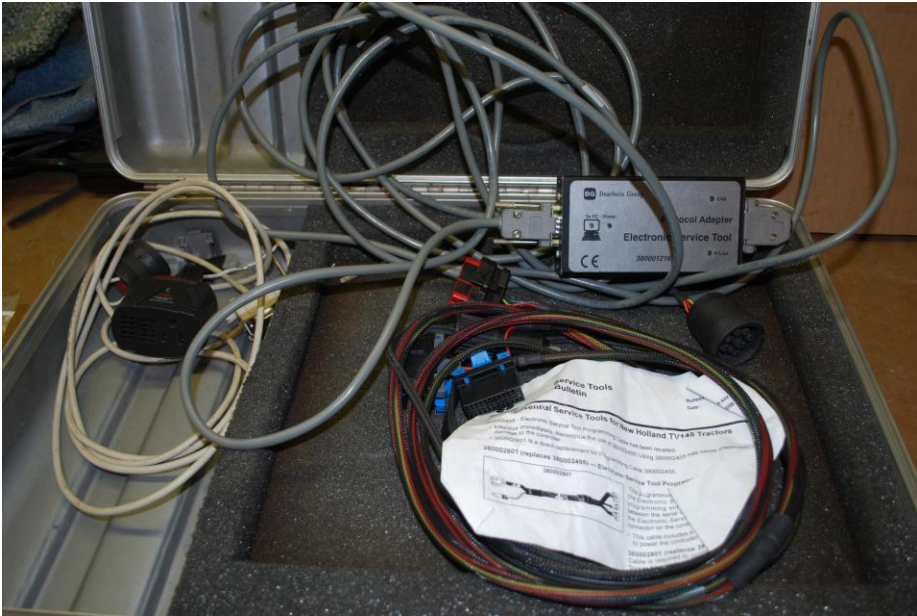

Electronic Service Tool Protocol Adapter