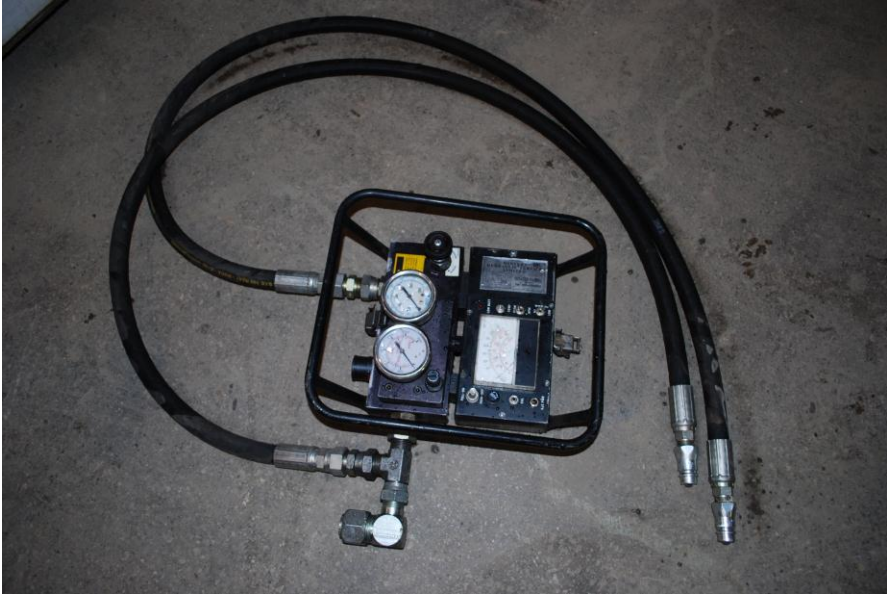

Magnum A090-0052 Gas Kit; 301-313 New Type

New Holland NH01361A 12x4 Quadra Sync Transmission Tools

New Holland LW.B & PB.B Series Tool Kit

New Holland 380040128 CR/CX Combine 7.8/10.3L Common Engine Tool Kit

Hydraulic Pressure Tester

In-Line Hydraulic Tester

Snap-on Volt-Ohm Module, Volts-Amps Module

Electronic Service Tool

Moore & Wright Micrometer Depth Finder

Moore & Wright Micrometer Width Finder

Tap & Die Set 45 Pieces