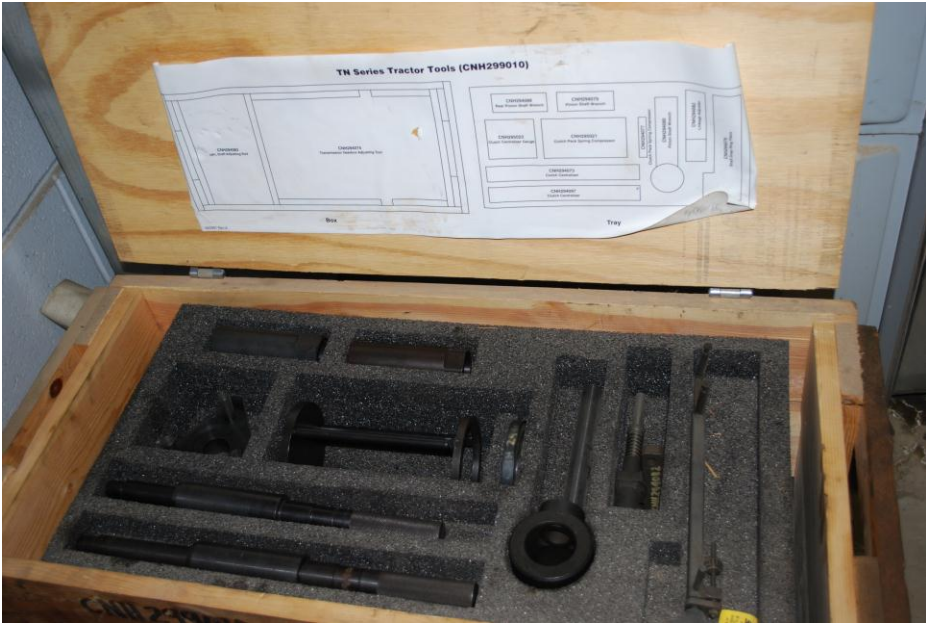

Snap-on Power Bars & Torque Wrenches

Diesel Compression Tester

Hydraulic Gauges

CNH CNH299010 TN Series Tractor Tools

Hydraulic Flow Meter