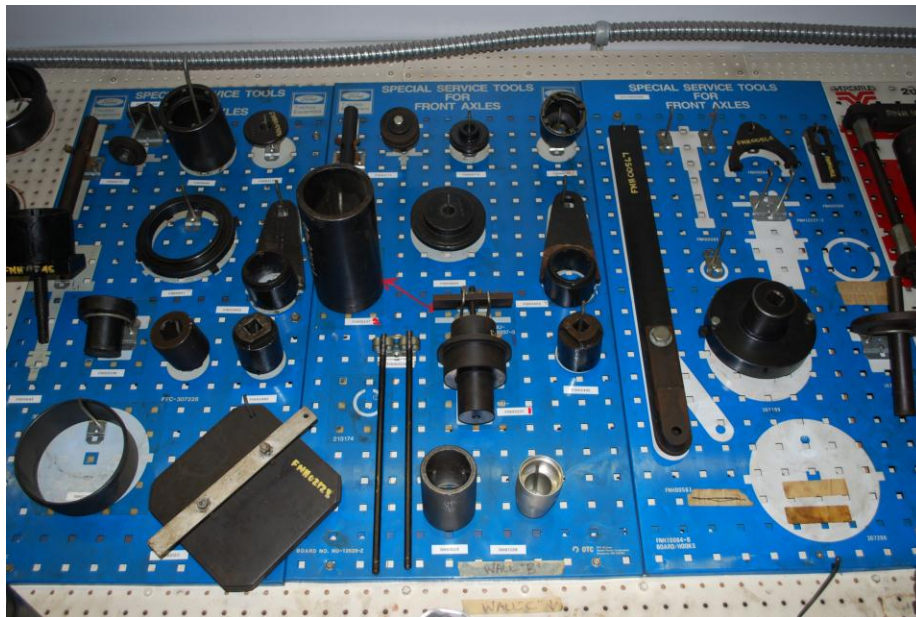

Snap-on Micro Vat

Tap & Die Metric Set

Fleming Valve Guide

Snap-on Combination Puller Set

Special Service Tools for Front Axles

Versatile 200 Series Tractor Service Tool Kit

Snap-on Combination Puller Set

Vacuum Pump Transducer Kit