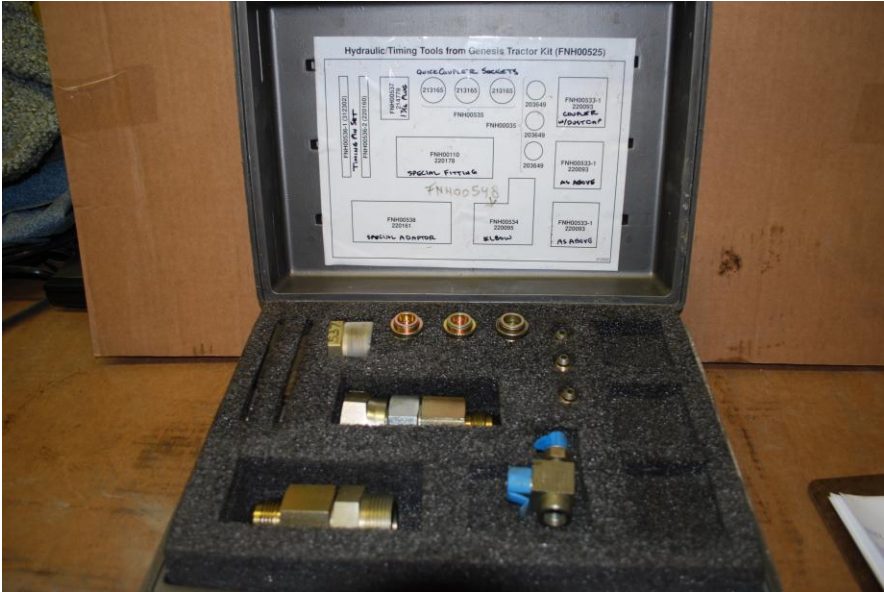

Mac Tools 1" Air Impact Gun

Blue-Point (Snap-on) 3/4" Air Impact Gun

New Holland NH01393 Kit

New Holland FNH01221 Mower Tool Set

New Holland 380040152 TC48DA/TC55DA Tractor Tool Kit

Ford New Holland FNH00525 Genesis Kit, Hyd./Timing Sec