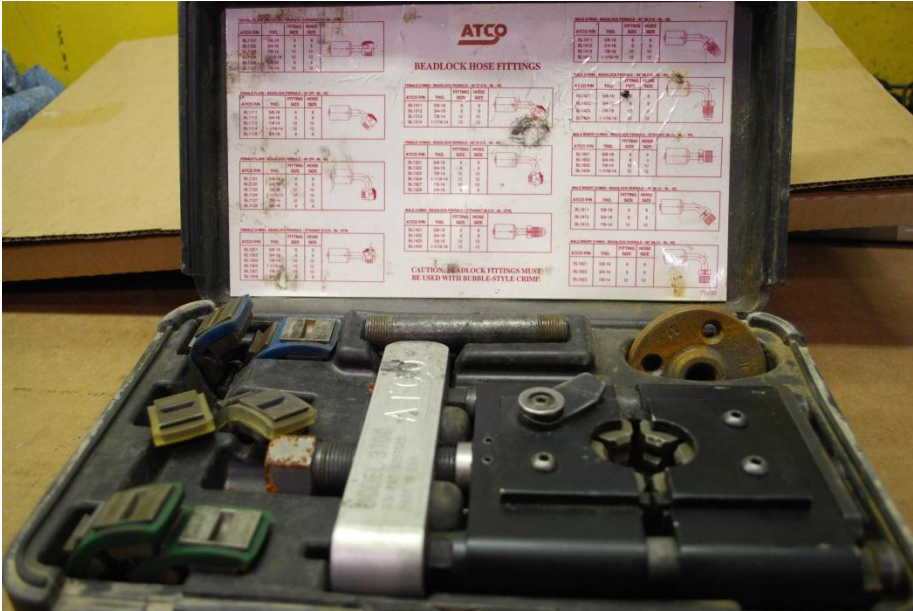

New Holland FNH01221 Mower Tool Set (Discbine Tool)

58201 Double Flaring Tool Kit

Matco Tools MST 4513 Snap Ring Pliers Set (Heavy Duty)

Sperry New Holland Metalert II Detector Test Kit

Snap-on QD4R600 Adjustable Micrometer

3700 Hose Crimper

New Holland FNH00500 Portable Diagnostic Tool

Ford New Holland Metalert II Electronic Meat Detector Test Set

New Holland NH01419 40/TS/TN/TL/60/Tm Series Electrical Tool Kit

CNH 380140055 NEF (New Engine Family) Fuel Rail Test Kit

CNH 380001351 EHSS Breakout Box for NH TC55DA & CIH DX55

Blue-Point (Snap-on) MTTACHI Measuring Device

Mastercraft Maximum Cordless 3KO Impact Gun

CASE FTC213312 Universal Pressure Test Kit

New Holland NH01322-1 Planetary Tool Set

Excavator Diagnostic Tools

New Holland NH01324 FWD Differential Tool Set

New Holland Electronic Service Tools

Midtronics Power Sensor Micro700 Heavy Duty Electrical System Analyzer

Snap-On TA18B Adapter

Jobborn Adjustable Blade Aligning Reamers (one piece body and pilot for piston pin-fitting)