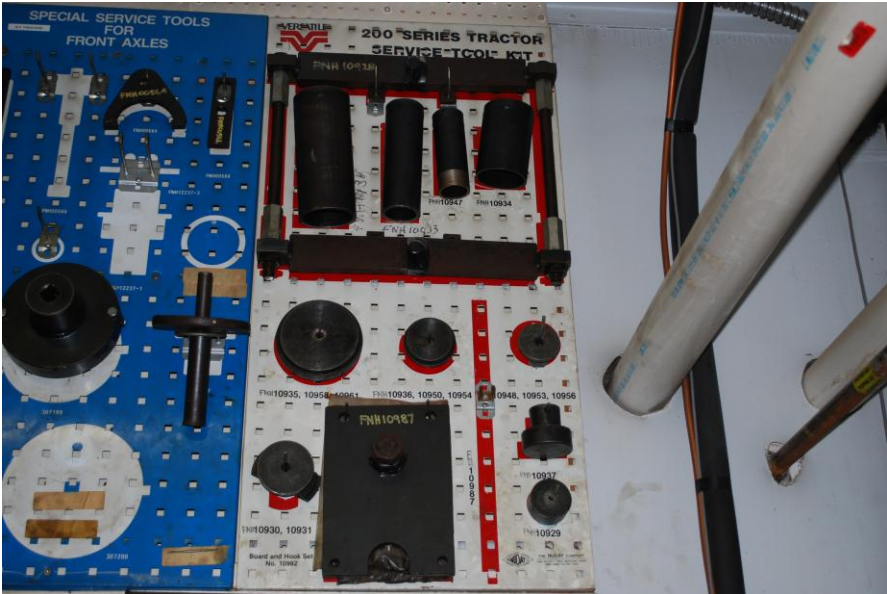

Hydraulic Pressure Tester

In-Line Hydraulic Tester

Snap-on Volt-Ohm Module, Volts-Amps Module

Electronic Service Tool

Moore & Wright Micrometer Depth Finder

Moore & Wright Micrometer Width Finder

Tap & Die Set 45 Pieces

Snap-on Micro Vat

Tap & Die Metric Set

Fleming Valve Guide

Snap-on Combination Puller Set

Special Service Tools for Front Axles

Versatile 200 Series Tractor Service Tool Kit

Snap-on Combination Puller Set

Vacuum Pump Transducer Kit

Snap-on Power Bars & Torque Wrenches

Diesel Compression Tester

Hydraulic Gauges

CNH CNH299010 TN Series Tractor Tools

Hydraulic Flow Meter