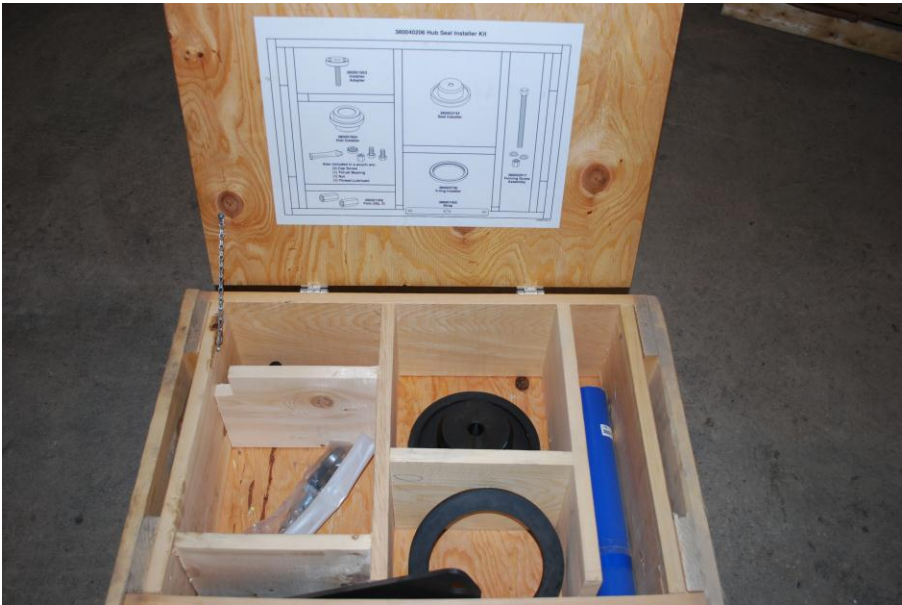

CNH 380040206 Hub Seal Installer Kit